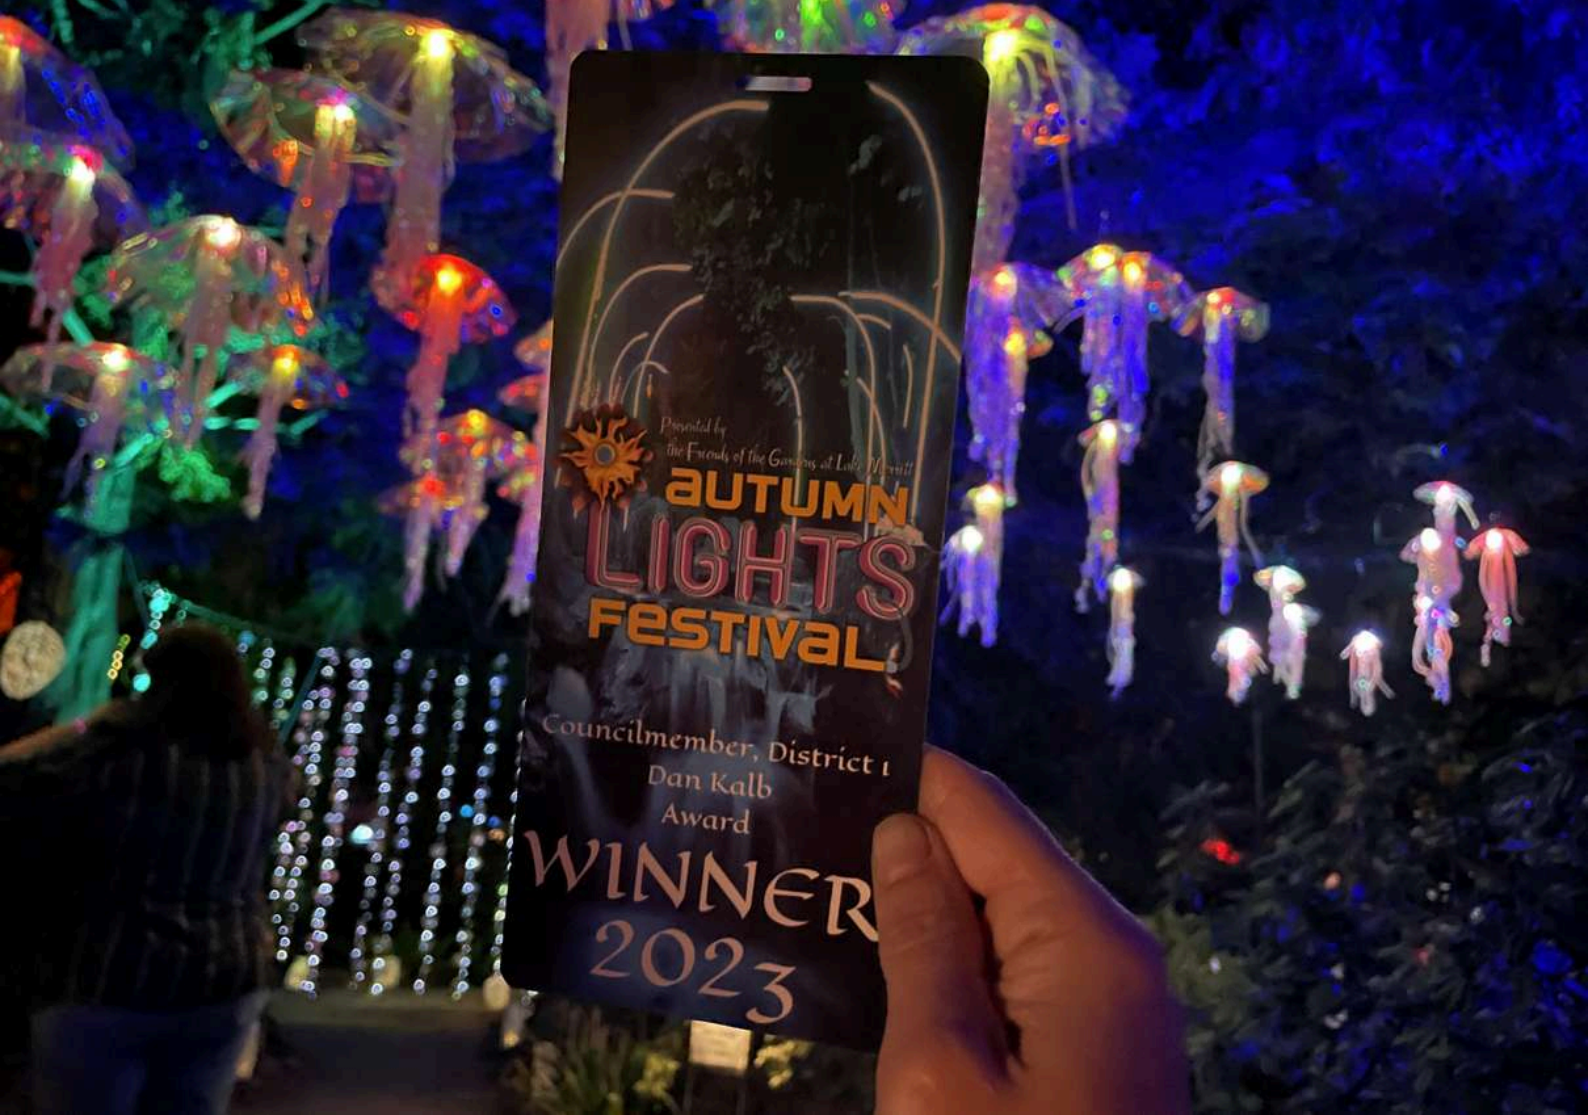

CONCLUSION

Over the years, my contributions to the Autumn Lights Festival have evolved from virtual tours to interactive performances and award-winning installations. Each phase of my involvement has added value, from keeping the festival's spirit alive during the pandemic to creating unforgettable experiences for attendees. The success of my LED jellyfish swarm and the recognition it received in 2023 exemplify the power of light art in transforming spaces and connecting with people on an emotional level. My work at the festival has not only enriched the event but also strengthened its reputation as a must-see cultural experience in Oakland.